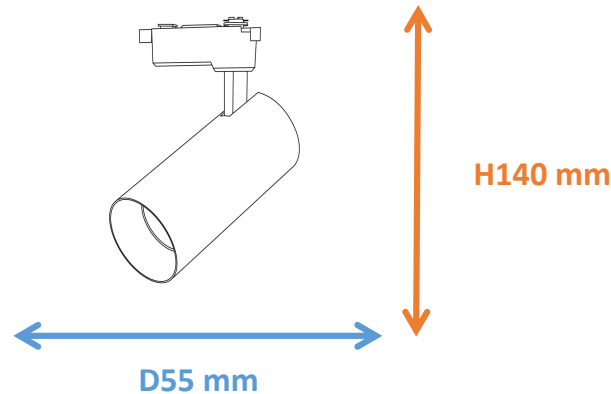

Photometrical data

Luminous flux ±10% (lm)	665 lm
Luminous efficacy	65 lm/w
Color temperature	3000K
Light color (designation)	Warm White
Color rendering index Ra	≥80
Standard deviation of color matching	≤5 SDCM
Luminous intensity/cd	4342
Flickering	Flicker free
Beam angle	21 °

3000K

Dimensions & Weight

Diameter (mm)	55
Height (mm)	140
Product weight (g)	245

Material & Colors

Product color	Black
Housing color	Black
Body material	Aluminum
Cover material	PC
Mercury content	0.0 mg

Application & Mounting

Ambient temperature range	-10°C~+40 °C
Temperature range at storage	-10°C~+40 °C
Type of connection	Screwless terminal
Type of protection	IP20
Dimmable	No
Mounting type	Track mounted
Mounting location	Ceiling
Application environment	Indoor
Cut size (mm)	No
LED module replaceable	Not replaceable
With light source	Yes