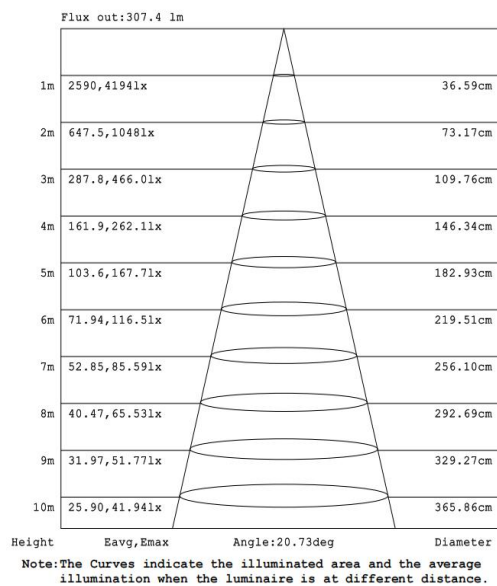

Features

- Warranty 2 years
- High efficiency lens design, resulting in a clear edge of the soft spot
- Good heat dissipation performance, protect the chip, extend the service life

Electrical Data

Nominal wattage (W)	10W
Nominal Voltage (V)	220-240 V
Mains Frequency (Hz)	50
Nominal Current (mA)	84
LED Driver Current (mA)	130mA±5%
LED Driver Voltage (Vdc)	72 Vdc
LED Driver Efficiency (%)	90%
Power Factor λ	0.5
Total harmonic distortion (%)	...
Operating mode	External LED driver

Photometrical data

Luminous flux ±10% (lm)	665 lm
Luminous efficacy	65 lm/w
Color temperature	3000K
Light color (designation)	Warm White
Color rendering index Ra	≥80
Standard deviation of color matching	≤5 SDCM
Luminous intensity/cd	4342
Flickering	Flicker free
Beam angle	21 °

3000K

Dimensions & Weight

Diameter (mm)	55
Height (mm)	140
Product weight (g)	245

Material & Colors

Product color	Black
Housing color	Black
Body material	Aluminum
Cover material	PC
Mercury content	0.0 mg

Application & Mounting