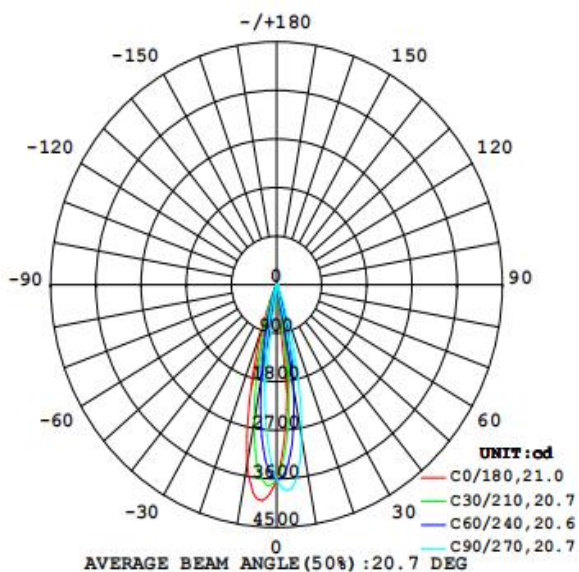

Features

- Warranty 2 years
- High efficiency lens design, resulting in a clear edge of the soft spot
- Good heat dissipation performance, protect the chip, extend the service life

Electrical Data

Nominal wattage (W)	10W
Nominal Voltage (V)	220-240 V
Mains Frequency (Hz)	50
Nominal Current (mA)	84
LED Driver Current (mA)	130mA±5%
LED Driver Voltage (Vdc)	72 Vdc
LED Driver Efficiency (%)	90%
Power Factor λ	0.5
Total harmonic distortion (%)	...
Operating mode	External LED driver

Photometrical data

Luminous flux ±10% (lm)	665 lm
Luminous efficacy	65 lm/w
Color temperature	3000K
Light color (designation)	Warm White
Color rendering index Ra	≥80
Standard deviation of color matching	≤5 SDCM
Luminous intensity/cd	4342
Flickering	Flicker free
Beam angle	21 °

3000K

Dimensions & Weight

Diameter (mm)	55
Height (mm)	140
Product weight (g)	245

Material & Colors

Product color	Black
Housing color	Black
Body material	Aluminum
Cover material	PC
Mercury content	0.0 mg

Application & Mounting