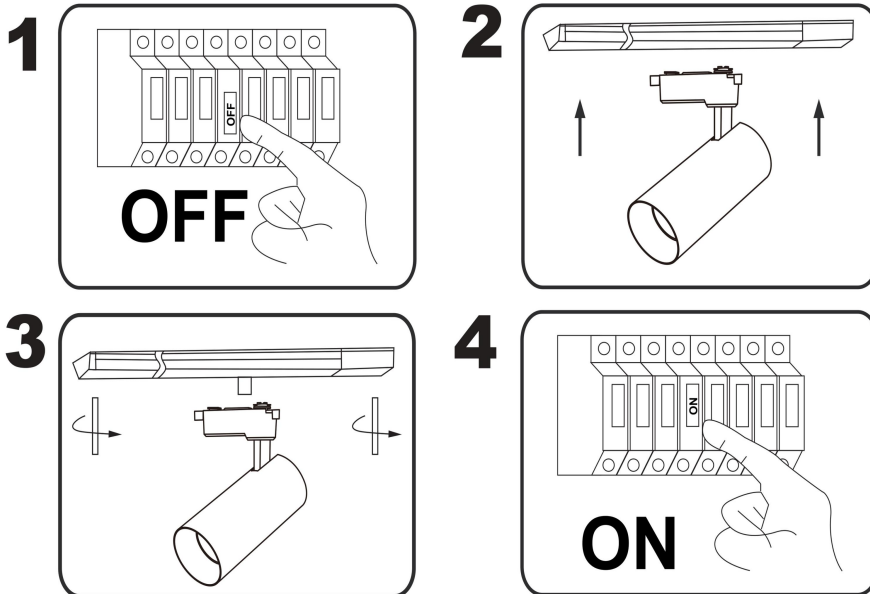

Logistical Data

Product code	Dimensions (L*W*H)	Pcs/ carton	G.W. kg	Volume CBM
HYD-610-10W	43*31*41.5 cm	40	...	0.05532

Installation Method

Disclaimer

Subject to change without notice. Errors and omission excepted. Always make sure to use the most recent release