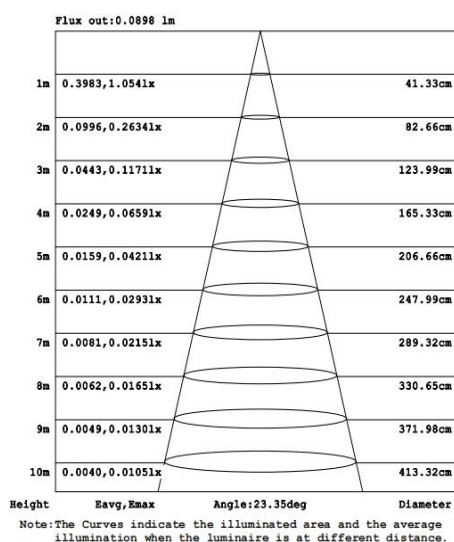

Features

- Warranty 5 years
- Glass, Good light transmission
- High light transmission mask to ensure uniform light, reduce the dark area of the lighting environment

Electrical Data

Nominal wattage (W)	10 W
Nominal Voltage (V)	220-240 V
Mains Frequency (Hz)	50/60 Hz
Nominal Current (mA)	80
LED Driver Current (mA)	250
LED Driver Voltage (VDC)	28-42V
LED Driver Efficiency (%)	83%
Power Factor λ	0.55
Total harmonic distortion (%)	...
Operating mode	Built in LED driver

Photometrical data

Luminous flux $\pm 10\%$ (lm)	857 lm
Luminous efficacy	85 lm/w
Color temperature	3000K
Light color (designation)	Warm White
Color rendering index Ra	≥ 80
Standard deviation of color matching	≤ 5 SDCM
Luminous intensity/cd	5354
Flickering	Flicker free
Beam angle	150°

Dimensions & Weight

Diameter (mm)	90
Height (mm)	150
Product weight (g)	623

Material & Colors

Product color	Clear glass / Black Housing
Housing color	Black
Body material	Aluminum
Cover material	Glass
Mercury content	0.0 mg