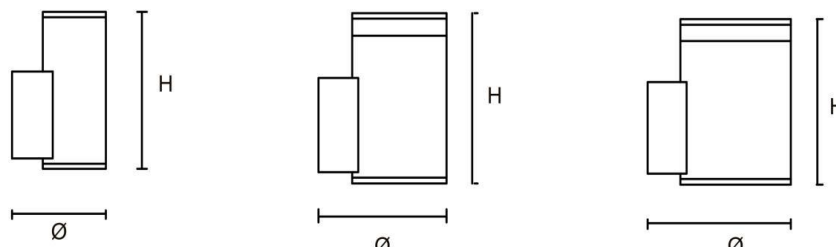

Features

- Warranty 5 years
- Glass, Good light transmission
- High light transmission mask to ensure uniform light, reduce the dark area of the lighting environment

Electrical Data

Nominal wattage (W)	10 W
Nominal Voltage (V)	220-240 V
Mains Frequency (Hz)	50/60 Hz
Nominal Current (mA)	80
LED Driver Current (mA)	250
LED Driver Voltage (VDC)	28-42V
LED Driver Efficiency (%)	83%
Power Factor λ	0.55
Total harmonic distortion (%)	...
Operating mode	Built in LED driver

Photometrical data

Luminous flux $\pm 10\%$ (lm)	857 lm
Luminous efficacy	85 lm/w
Color temperature	3000K
Light color (designation)	Warm White
Color rendering index Ra	≥ 80
Standard deviation of color matching	≤ 5 SDCM
Luminous intensity/cd	5354
Flickering	Flicker free
Beam angle	150°

Dimensions & Weight

Diameter (mm)	90
Height (mm)	150
Product weight (g)	623

Material & Colors

Product color	Clear glass / Black Housing
Housing color	Black
Body material	Aluminum
Cover material	Glass
Mercury content	0.0 mg