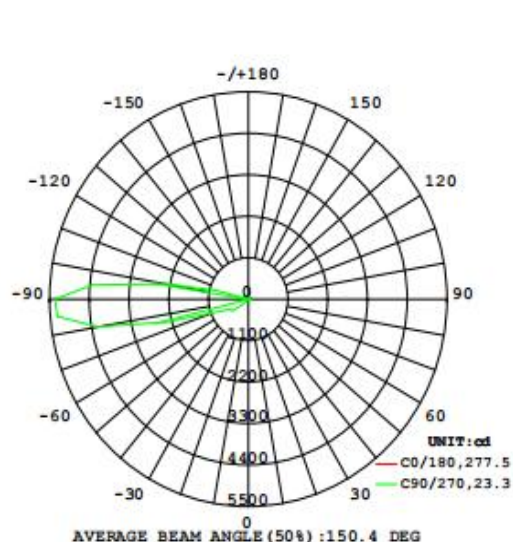

Features

- Warranty 5 years
- Glass, Good light transmission
- High light transmission mask to ensure uniform light, reduce the dark area of the lighting environment

Electrical Data

Nominal wattage (W)	10 W
Nominal Voltage (V)	220-240 V
Mains Frequency (Hz)	50/60 Hz
Nominal Current (mA)	80
LED Driver Current (mA)	250
LED Driver Voltage (VDC)	28-42V
LED Driver Efficiency (%)	83%
Power Factor λ	0.55
Total harmonic distortion (%)	...
Operating mode	Built in LED driver

Photometrical data

Luminous flux $\pm 10\%$ (lm)	857 lm
Luminous efficacy	85 lm/w
Color temperature	3000K
Light color (designation)	Warm White
Color rendering index Ra	≥ 80
Standard deviation of color matching	≤ 5 SDCM
Luminous intensity/cd	5354
Flickering	Flicker free
Beam angle	150°

Dimensions & Weight

Diameter (mm)	90
Height (mm)	150
Product weight (g)	623

Material & Colors

Product color	Clear glass / Black Housing
Housing color	Black
Body material	Aluminum
Cover material	Glass
Mercury content	0.0 mg