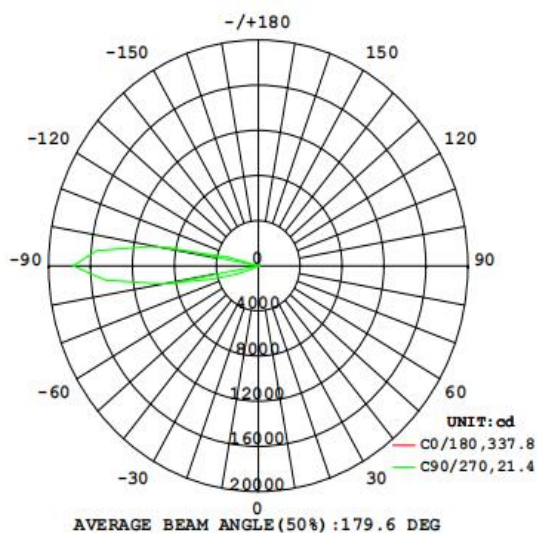

Features

- Warranty 5 years
- Glass, Good light transmission
- High light transmission mask to ensure uniform light, reduce the dark area of the lighting environment

Electrical Data

Nominal wattage (W)	10 W
Nominal Voltage (V)	220-240 V
Mains Frequency (Hz)	50/60 Hz
Nominal Current (mA)	81
LED Driver Current (mA)	250
LED Driver Voltage (VDC)	28-42
LED Driver Efficiency (%)	83%
Power Factor λ	0.55C@Full load,230VAC
Total harmonic distortion (%)	...
Operating mode	Built in LED driver

Photometrical data

Luminous flux $\pm 10\%$ (lm)	872 lm
Luminous efficacy	82 lm/w
Color temperature	3000K
Light color (designation)	Warm White
Color rendering index Ra	≥ 80
Standard deviation of color matching	≤ 5 SDCM
Luminous intensity/cd	17672
Flickering	Flicker free
Beam angle	180 °

3000K

Dimensions & Weight

A&B Size (mm)	90*135
Height (mm)	150
Product weight (g)	...

Material & Colors

Product color	Clear glass / Black Housing
Housing color	Black
Body material	Aluminum
Cover material	Glass
Mercury content	0.0 mg