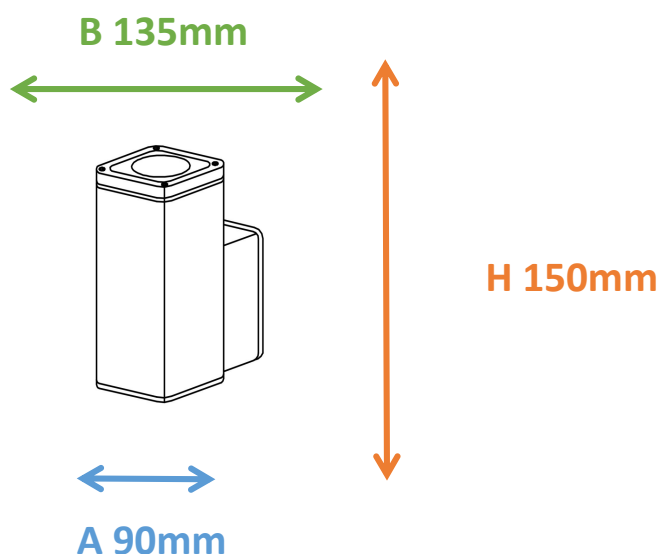

Photometrical data

Luminous flux $\pm 10\%$ (lm)	872 lm
Luminous efficacy	82 lm/w
Color temperature	3000K
Light color (designation)	Warm White
Color rendering index Ra	≥ 80
Standard deviation of color matching	≤ 5 SDCM
Luminous intensity/cd	17672
Flickering	Flicker free
Beam angle	180 °

3000K

Dimensions & Weight

A&B Size (mm)	90*135
Height (mm)	150
Product weight (g)	...

Material & Colors

Product color	Clear glass / Black Housing
Housing color	Black
Body material	Aluminum
Cover material	Glass
Mercury content	0.0 mg

Application & Mounting

Ambient temperature range	-10°C~+40 °C
Temperature range at storage	-10°C~+40 °C
Type of connection	Screw terminal
Type of protection	IP65
Dimmable	No
Mounting type	Surface mounted
Mounting location	Wall
Application environment	Indoor/Outdoor
Cut size (mm)	No
LED module replaceable	Not replaceable
With light source	Yes