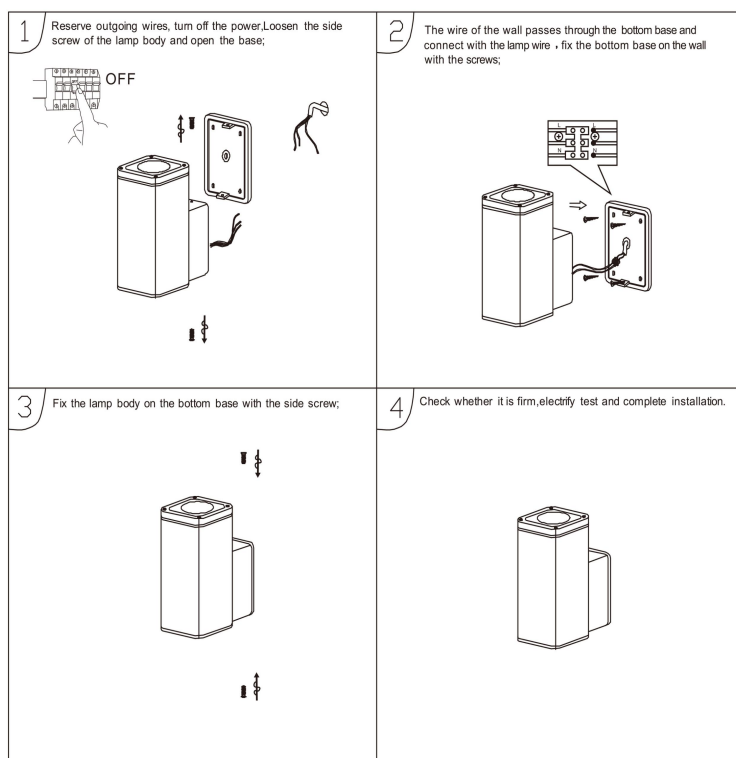

Certificates & Lifespan

Life (h)	50,000
Certificates	CB CE LVD EMC
Standards	ISO9001:2015

Logistical Data

Product code	Dimensions (L*W*H)	Pcs/ carton	G.W. kg	Volume CBM
HYD-W08AS-10W	54*35*35 cm	20	...	0.06615

Installation Method

Disclaimer

Subject to change without notice. Errors and omission excepted. Always make sure to use the most recent release