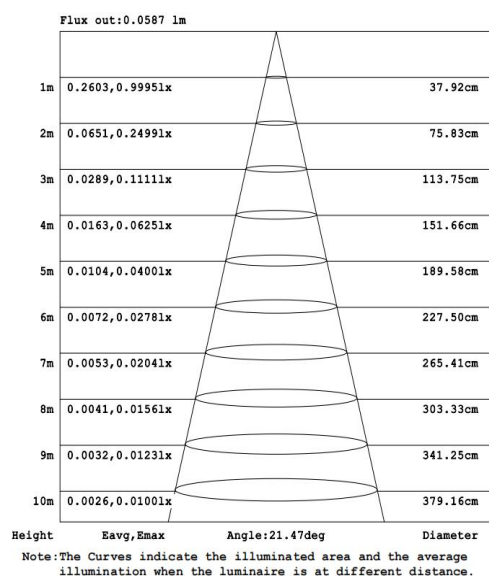

Features

- Warranty 5 years
- Glass, Good light transmission
- High light transmission mask to ensure uniform light, reduce the dark area of the lighting environment

Electrical Data

Nominal wattage (W)	10 W
Nominal Voltage (V)	220-240 V
Mains Frequency (Hz)	50/60 Hz
Nominal Current (mA)	81
LED Driver Current (mA)	250
LED Driver Voltage (VDC)	28-42
LED Driver Efficiency (%)	83%
Power Factor λ	0.55C@Full load,230VAC
Total harmonic distortion (%)	...
Operating mode	Built in LED driver

Photometrical data

Luminous flux $\pm 10\%$ (lm)	872 lm
Luminous efficacy	82 lm/w
Color temperature	3000K
Light color (designation)	Warm White
Color rendering index Ra	≥ 80
Standard deviation of color matching	≤ 5 SDCM
Luminous intensity/cd	17672
Flickering	Flicker free
Beam angle	180 °

3000K

Dimensions & Weight

A&B Size (mm)	90*135
Height (mm)	150
Product weight (g)	...

Material & Colors

Product color	Clear glass / Black Housing
Housing color	Black
Body material	Aluminum
Cover material	Glass
Mercury content	0.0 mg