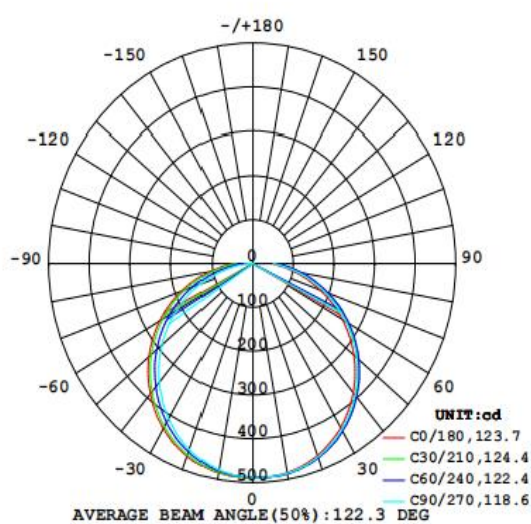

Features

- Warranty 5 years
- PC, Good light transmission
- High light transmission mask to ensure uniform light, reduce the dark area of the lighting environment

Electrical Data

Nominal wattage (W)	20 W
Nominal Voltage (V)	100-240 V
Mains Frequency (Hz)	50
Nominal Current (mA)	85
LED Driver Current (mA)	500
LED Driver Voltage (VDC)	36
LED Driver Efficiency (%)	98%
Power Factor λ	0.9
Total harmonic distortion (%)	8%
Operating mode	Built in LED driver

Photometrical data

Luminous flux $\pm 10\%$ (lm)	1615 lm
Luminous efficacy	84 lm/w
Color temperature	4000K
Light color (designation)	Nature White
Color rendering index Ra	≥ 80
Standard deviation of color matching	≤ 5 SDCM
Luminous intensity/cd	490
Flickering	Flicker free
Beam angle	122 °

4000K

Dimensions & Weight

Length&Width (mm)	160*200
Height (mm)	50
Product weight (g)	...

Material & Colors

Product color	White light cover/Black Housing
Housing color	Black
Body material	Aluminum
Cover material	PC
Reflector color	White
Mercury content	0.0 mg