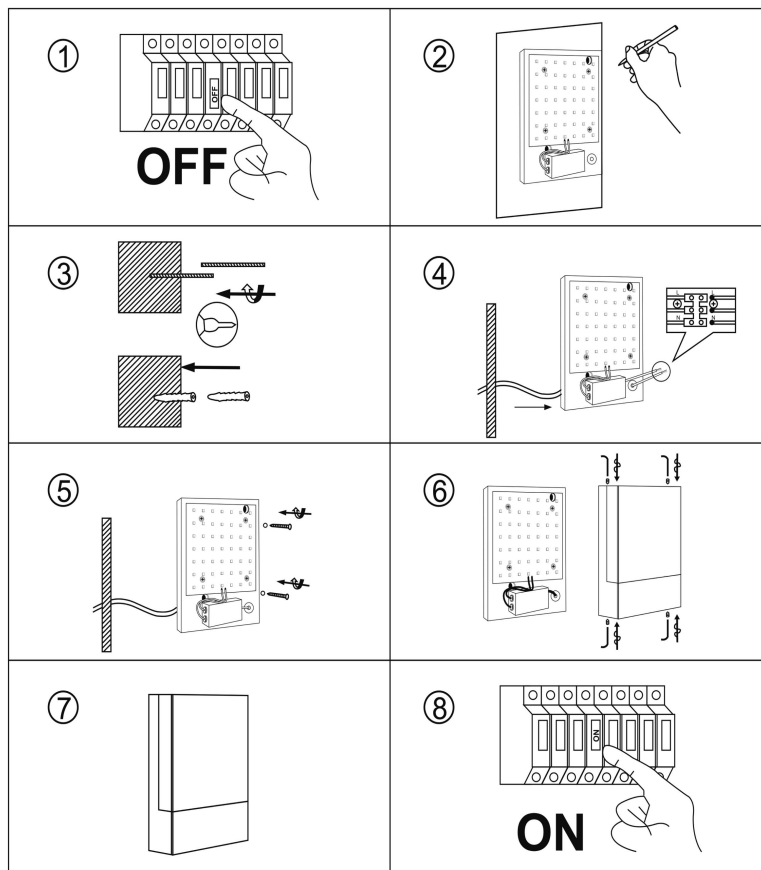

Certificates & Lifespan

Life (h)	50,000
Certificates	CB CE LVD EMC
Standards	ISO9001:2015

Logistical Data

Product code	Dimensions (L*W*H)	Pcs/ carton	G.W. kg	Volume CBM
HYD-W01-20W	57*22.5*35.5 cm	20	...	0.04553

Installation Method

Disclaimer

Subject to change without notice. Errors and omission excepted. Always make sure to use the most recent release