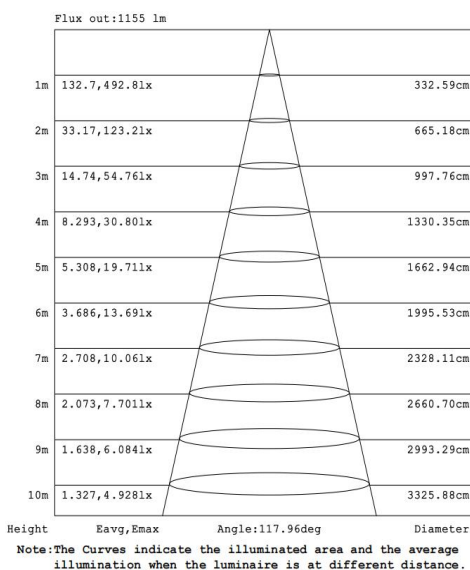

Features

- Warranty 5 years
- PC, Good light transmission
- High light transmission mask to ensure uniform light, reduce the dark area of the lighting environment

Electrical Data

Nominal wattage (W)	20 W
Nominal Voltage (V)	100-240 V
Mains Frequency (Hz)	50
Nominal Current (mA)	85
LED Driver Current (mA)	500
LED Driver Voltage (VDC)	36
LED Driver Efficiency (%)	98%
Power Factor λ	0.9
Total harmonic distortion (%)	8%
Operating mode	Built in LED driver

Photometrical data

Luminous flux $\pm 10\%$ (lm)	1615 lm
Luminous efficacy	84 lm/w
Color temperature	4000K
Light color (designation)	Nature White
Color rendering index Ra	≥ 80
Standard deviation of color matching	≤ 5 SDCM
Luminous intensity/cd	490
Flickering	Flicker free
Beam angle	122 °

4000K

Dimensions & Weight

Length&Width (mm)	160*200
Height (mm)	50
Product weight (g)	...

Material & Colors

Product color	White light cover/Black Housing
Housing color	Black
Body material	Aluminum
Cover material	PC
Reflector color	White
Mercury content	0.0 mg