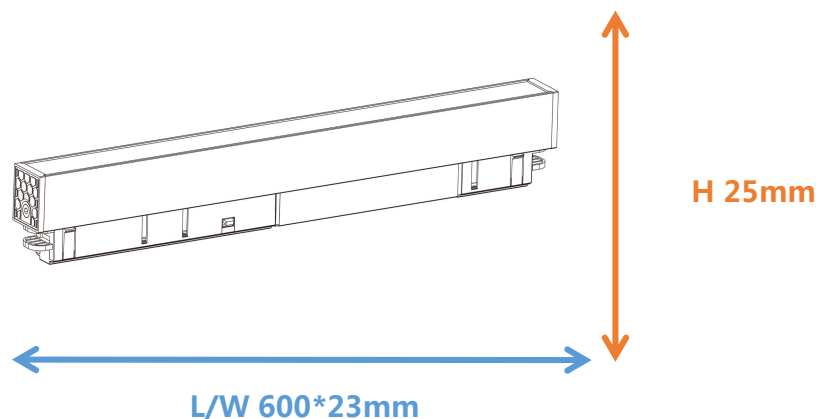

### Photometrical data

Luminous flux $\pm 10\%$ (lm)	1791 lm
Luminous efficacy	79 lm/w
Color temperature	<b>3000K</b>
Light color (designation)	Warm White
Color rendering index Ra	$\geq 90$
Standard deviation of color matching	$\leq 5$ SDCM
Luminous intensity/cd	675
Flickering	Flicker free
Beam angle	107 °

## Dimensions & Weight

Diameter (mm)	600*23
Height (mm)	25
Product weight (g)	...