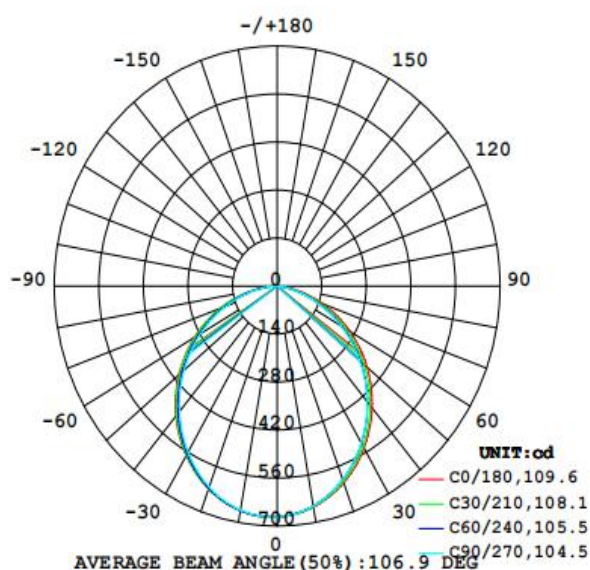

### Photometrical data

Luminous flux $\pm 10\%$ (lm)	1791 lm
Luminous efficacy	79 lm/w
Color temperature	<b>3000K</b>
Light color (designation)	Warm White
Color rendering index Ra	$\geq 90$
Standard deviation of color matching	$\leq 5$ SDCM
Luminous intensity/cd	675
Flickering	Flicker free
Beam angle	107 °

## Dimensions & Weight

Diameter (mm)	600*23
Height (mm)	25
Product weight (g)	...