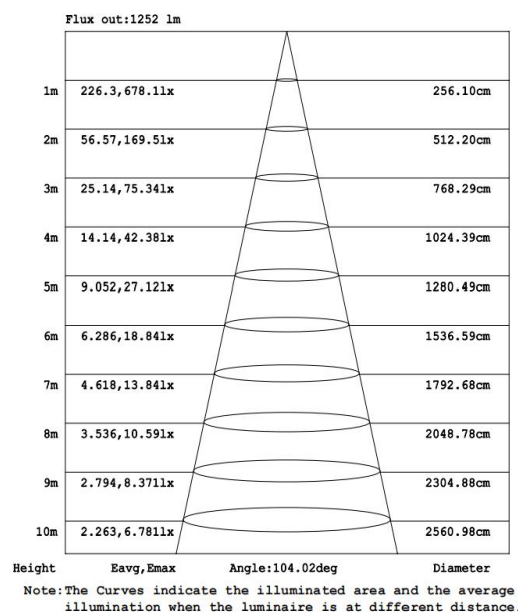

### Photometrical data

Luminous flux $\pm 10\%$ (lm)	1791 lm
Luminous efficacy	79 lm/w
Color temperature	<b>3000K</b>
Light color (designation)	Warm White
Color rendering index Ra	$\geq 90$
Standard deviation of color matching	$\leq 5$ SDCM
Luminous intensity/cd	675
Flickering	Flicker free
Beam angle	107 °

## Dimensions & Weight

Diameter (mm)	600*23
Height (mm)	25
Product weight (g)	...