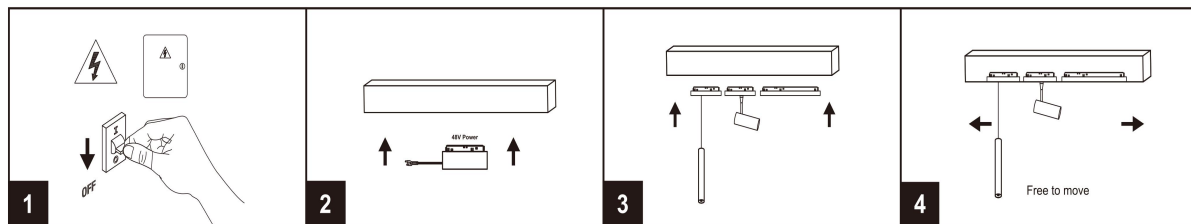

Certificates & Lifespan

Life (h)	30,000
Certificates	CB LVD EMC RoHS
Standards	ISO9001:2015

Logistical Data

Product code	Dimensions (L*W*H)	Pcs/ carton	G.W. kg	Volume CBM
HF22Y-P60-24W	32.5*17.5*61	30	...	0.0347

Installation Method

Disclaimer

Subject to change without notice. Errors and omission excepted. Always make sure to use the most recent release.